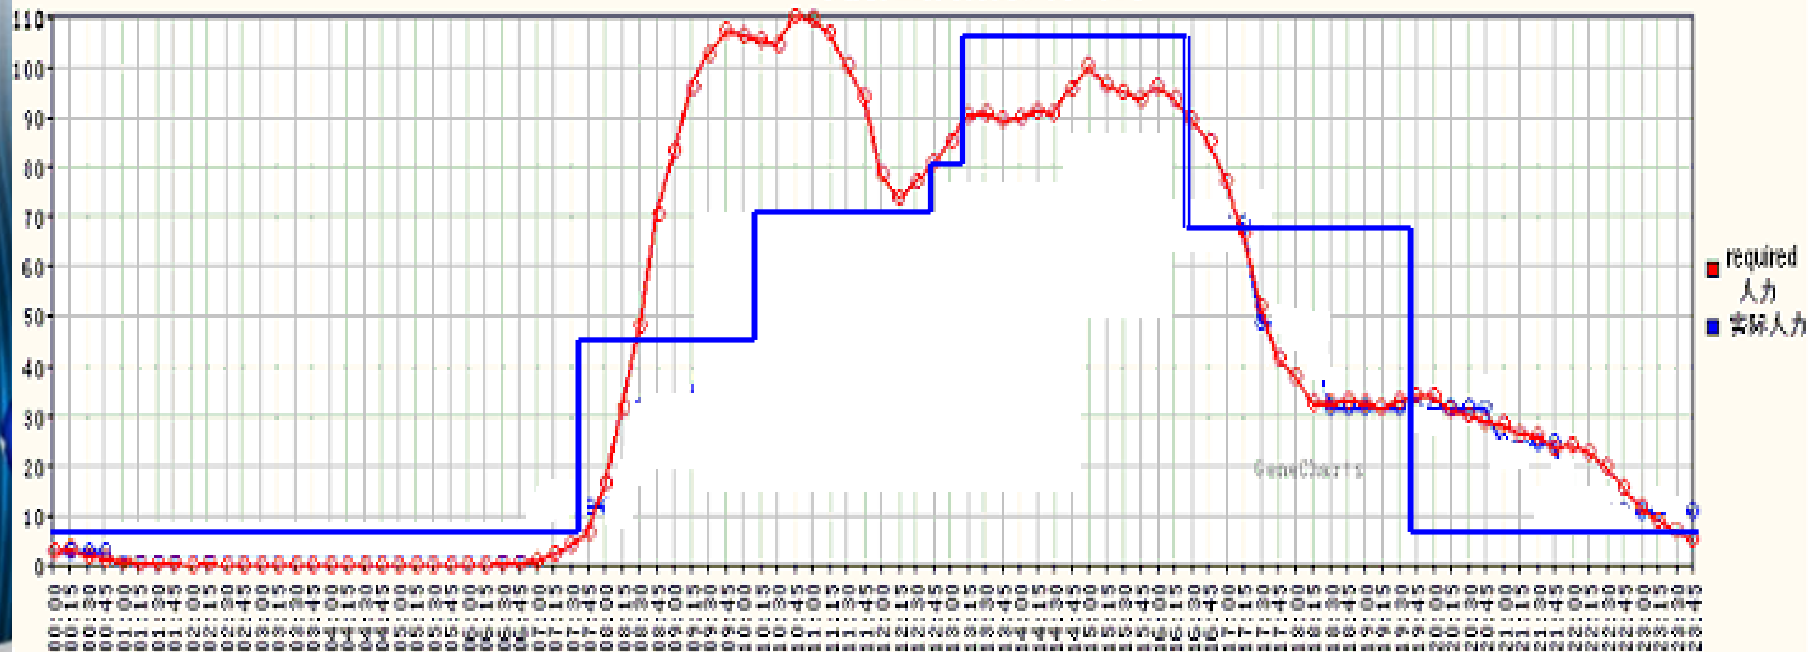

# 恶狼原则

客户最好赶紧放弃吧！

A decorative sidebar on the left side of the slide. At the top, a black pen with a gold tip is positioned diagonally. Below it, a small globe of the Earth is visible. Further down, two hands are shown shaking in a firm grip. At the bottom, a portion of a white grid pattern is visible. The background of the slide is a light gray grid with a faint world map.