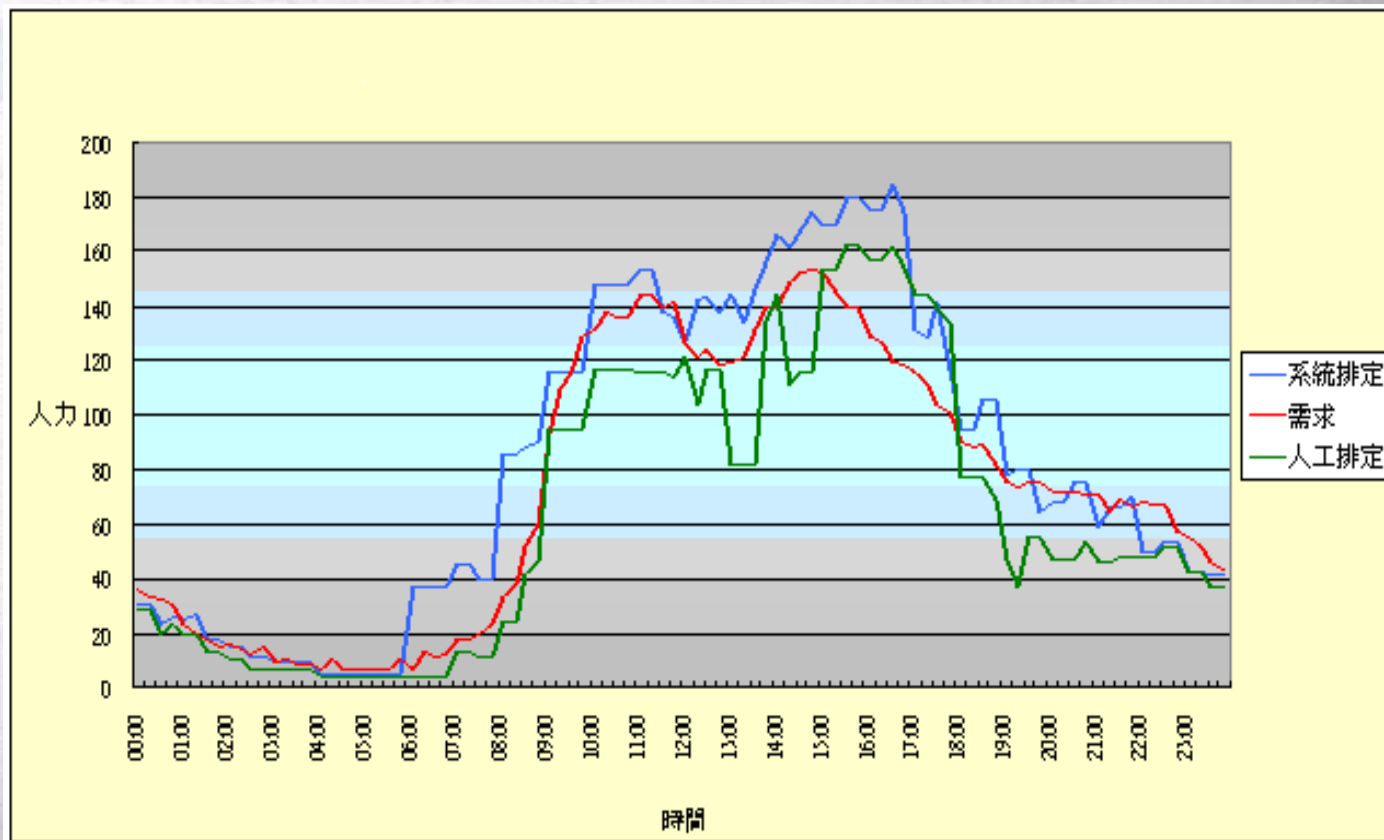

- 吃饭间隔从30分钟，改成15分钟
- 服务水准(周)可提升5%